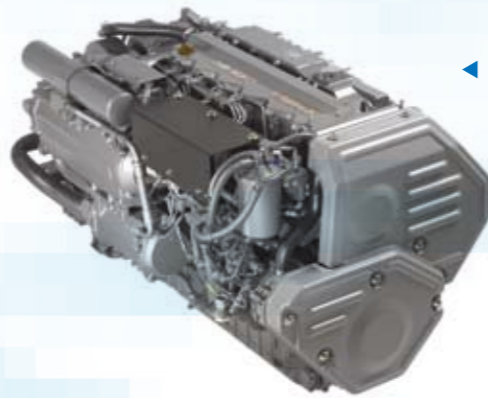

Within the extensive range of Gori propellers is a prop to suit engine powers ranging from 8hp to 300hp. Gori folding propellers have proven themselves the world over for their superiority and quality for more than 20 years. Gori is simply the world's finest engineered folding yacht prop, suitable for shaft drive and Saildrive applications with all engine brands.

YANMAR
marine

mase
GENERATORS

Gori
propeller

Yanmar Marine

- Quiet • Low emissions
- Low vibraton
- Miserly fuel consumption

6CX-GTE2 ▶

Throughout the world Yanmar enjoys an unsurpassed reputation in the recreational boating community. Yanmar marine diesel engines are purpose built to cope with the most hostile of salt water, humid environments encountered in the bilge.

From just a few horsepower to almost 1000hp, there is a genuine Yanmar built marine diesel to suit your boat and your style of pleasure boating.

9-75 HP Sail Drive ▶

Yanmar manufactures virtually all engine components and sub-assemblies in-house. This way you can be assured that your Yanmar engine is designed and manufactured to the strictest tolerance and highest quality.

▲ 6BY Stern Drive

Pleasure

Throughout the world Yanmar enjoys an unsurpassed reputation in the recreational boating community. Yanmar marine diesel engines are purpose built to cope with the most hostile of salt water, humid environments encountered in the bilge. From just a few horsepower to almost 1000hp, there is a genuine Yanmar built marine diesel to suit your boat and your style of pleasure boating.